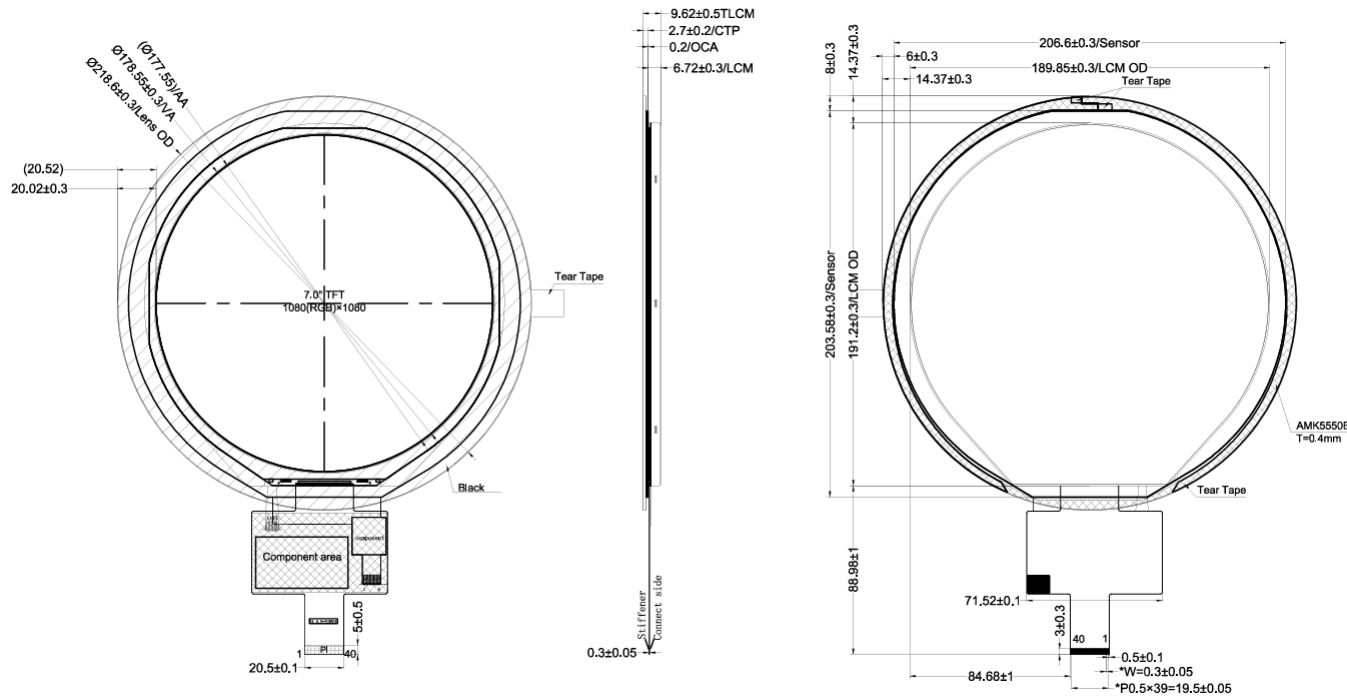

7inch TFT

ITEM		STANDARD VALUE	
Viewing direction		Full Viewing	
Display mode		Transmissive	
Operation temp		-20°C~+60°C	
Storage temp		-30°C~+80°C	
Interface		LVDS	
Backlight		White(30LED)	
Brightness		900(TYP)cd/m2	
PIN		SYMBOL	
PIN	SYMBOL	PIN	SYMBOL
1	LEDA	21	RX2P
2	LEDA	22	GND
3	LEDK	23	RX3N
4	LEDK	24	RX3P
5	VDD	25	GND
6	VDD	26	CSB
7	GND	27	SCL
8	RST	28	SDAI
9	STBYB	29	SDAO
10	GND	30	VDDTP
11	RX0N	31	GND
12	RX0P	32	TP-INT
13	GND	33	TP-SCL
14	RX1N	34	TP-SDA
15	RX1P	35	TP-RST
16	GND	36	TP-VDD
17	RXLKN	37	GND
18	RXCLKP	38	GND
19	GND	39	GND
20	RX2N	40	GND