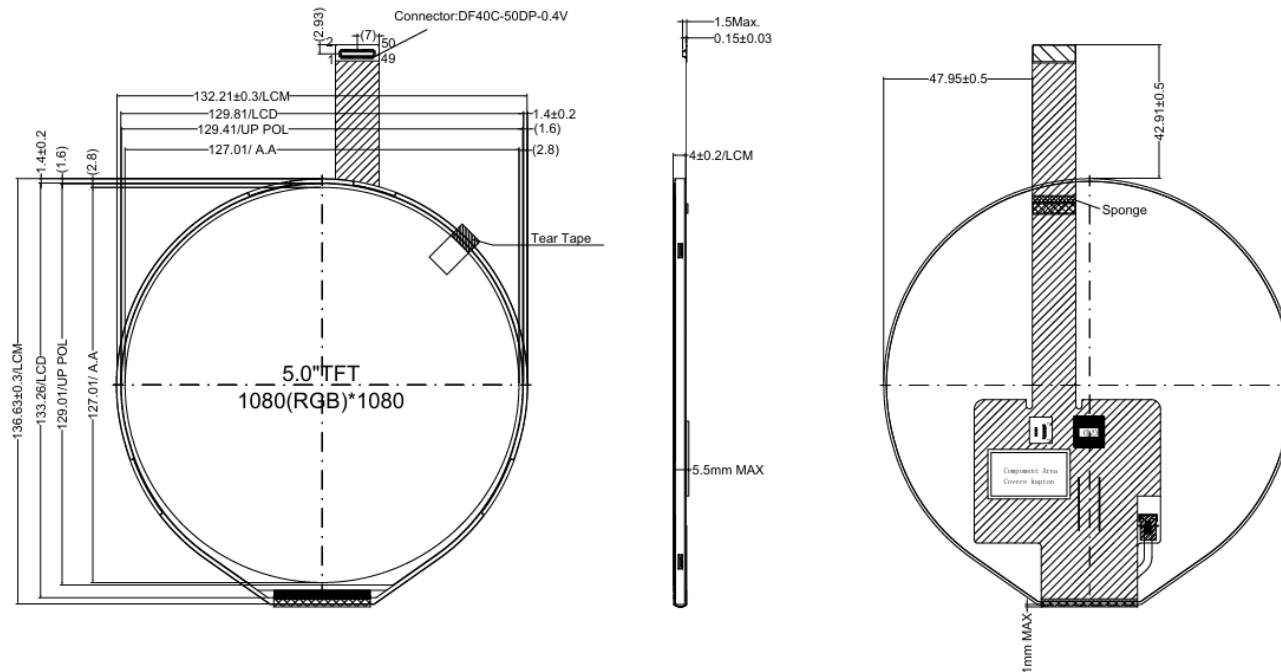

## 5inch TFT

メモ :

ITEM		STANDARD VALUE	
Viewing direction		Full Viewing	
Display mode		Transmissive	
Operation temp		-20°C~+60°C	
Storage temp		-30°C~+70°C	
Interface		3wireSPI+18bitRG	
Backlight		White(8LED)	
Brightness		400(TYP)cd/m2	
PIN		SYMBOL	
PIN	SYMBOL	PIN	SYMBOL
1	GND	26	GND
2	GND	27	LAN3_P
3	LAN2_P	28	NC
4	LEDK	29	LAN3_N
5	LAN2_N	30	VDD(-5V)
6	LEDK	31	GND
7	GND	32	VDD(-5V)
8	GND	33	NC
9	LAN_P	34	NC
10	LEDA	35	NC
11	LAN1_N	36	VDD(+5V)
12	LEDA	37	GND
13	GND	38	VDD(+5V)
14	GND	39	NC
15	CLK_N	40	NC
16	ID_PIN2	41	NC
17	CLK_N1	42	GND
18	ID_PIN1	43	NC
19	GND	44	LEDPW
20	GND	45	NC
21	LAN0_P	46	TE
22	IOVCC	47	GND
23	LAN0_N	48	RESET
24	IOVCC	49	GND
25	GND	50	GND