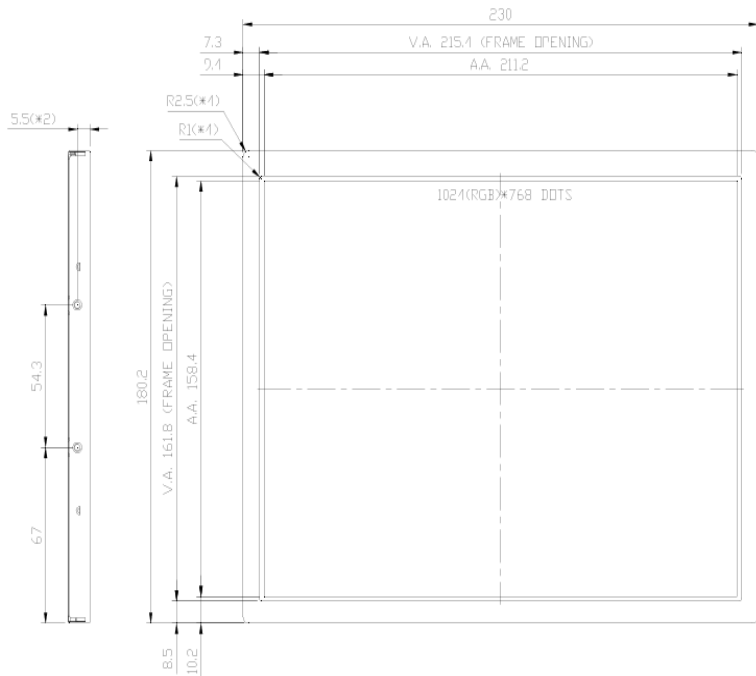

10.4"TFT

| ITEM | | STANDARD VALUE | |
|-------------------|--------|-----------------------|--------|
| Viewing direction | | SUPER WIDE VIEW | |
| Display mode | | TRANSMISSIVE | |
| Operation temp | | -30~80°C | |
| Storage temp | | -30~80°C | |
| Interface | | LVDS(8BITS) | |
| Backlight | | LED, WHITE | |
| Brightness | | 1000cd/m ² | |
| PIN | SYMBOL | PIN | SYMBOL |
| 1 | VDD | 11 | LINK2- |
| 2 | VDD | 12 | LINK2+ |
| 3 | VSS | 13 | VSS |
| 4 | VSS | 14 | CLKIN- |
| 5 | LINK0- | 15 | CLKIN+ |
| 6 | LINK0+ | 16 | VSS |
| 7 | VSS | 17 | LINK3- |
| 8 | LINK1- | 18 | LINK3+ |
| 9 | LINK1+ | 19 | MODE |
| 10 | VSS | 20 | SC |