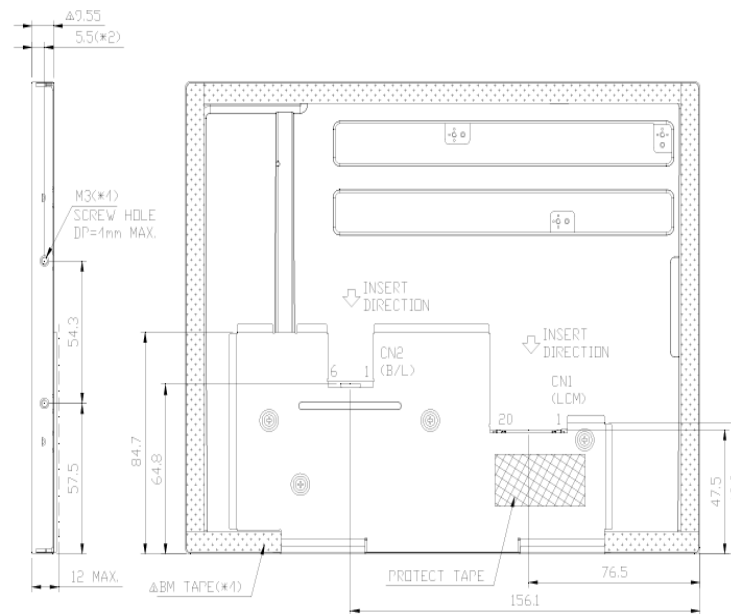

10.4"TFT

| ITEM | | STANDARD VALUE | |
|-------------------|--------|-----------------------|--------|
| Viewing direction | | SUPER WIDE VIEW | |
| Display mode | | TRANSMISSIVE | |
| Operation temp | | -30~80°C | |
| Storage temp | | -30~80°C | |
| Interface | | LVDS(8BITS) | |
| Backlight | | LED, WHITE | |
| Brightness | | 1000cd/m ² | |
| PIN | SYMBOL | PIN | SYMBOL |
| 1 | VDD | 11 | LINK2- |
| 2 | VDD | 12 | LINK2+ |
| 3 | VSS | 13 | VSS |
| 4 | VSS | 14 | CLKIN- |
| 5 | LINK0- | 15 | CLKIN+ |
| 6 | LINK0+ | 16 | VSS |
| 7 | VSS | 17 | LINK3- |
| 8 | LINK1- | 18 | LINK3+ |
| 9 | LINK1+ | 19 | MODE |
| 10 | VSS | 20 | SC |